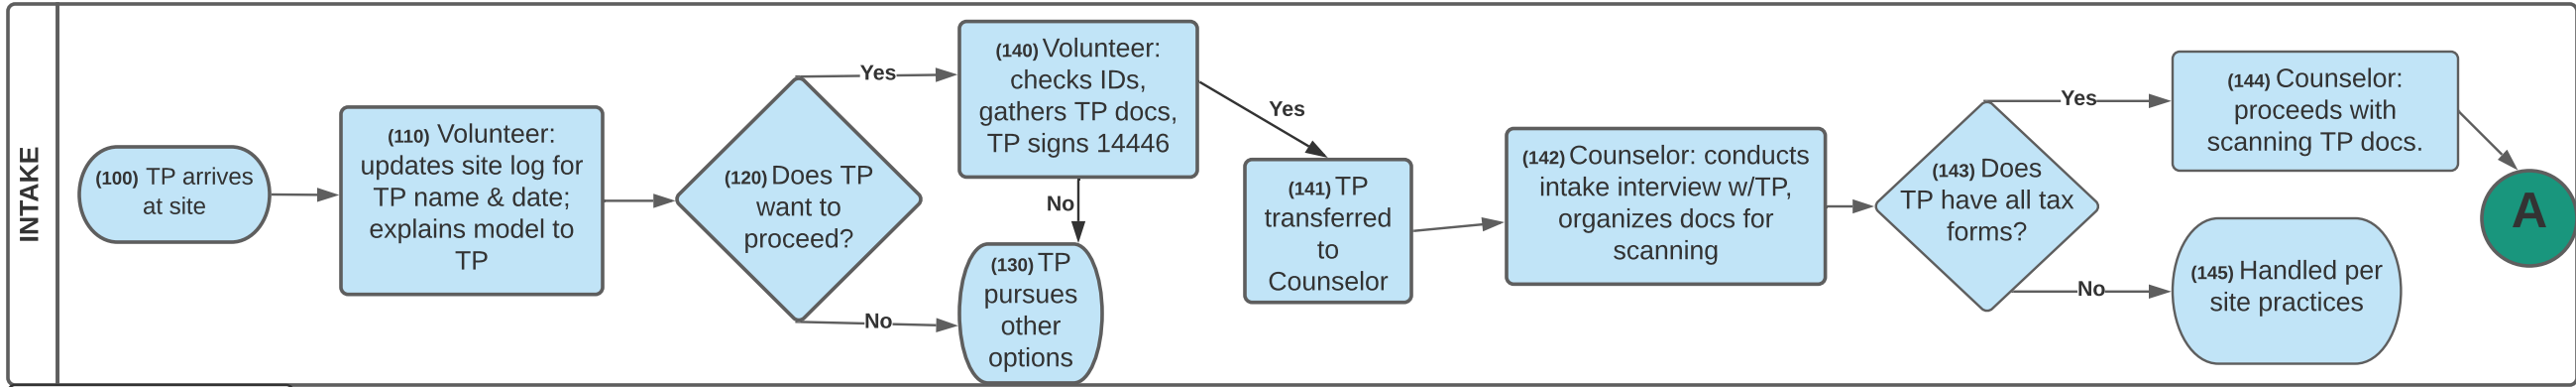

Two Visit Scan Model (formerly Traditional Scan)

Sep 20, 2021 10:11 AM

Guide to Symbols

Process

Stop

Decision

X

Indicates continuation to the next stage

Two Visit Scan Model (formerly Traditional Scan)

Sep 20, 2021 10:11 AM

Guide to Symbols

Two Visit Scan Model (formerly Traditional Scan)

Sep 20, 2021 10:11 AM

Guide to Symbols

Process

Decision

X

Indicates a continuation to the next stage

Two Visit Scan Model (formerly Traditional Scan)

Sep 20, 2021 10:11 AM

Guide to Symbols

Process

Decision

On hold

X

← Indicates a continuation to the next stage

Two Visit Scan Model (formerly Traditional Scan)

Sep 20, 2021 10:11 AM

Guide to Symbols

Process

Stop

Decision