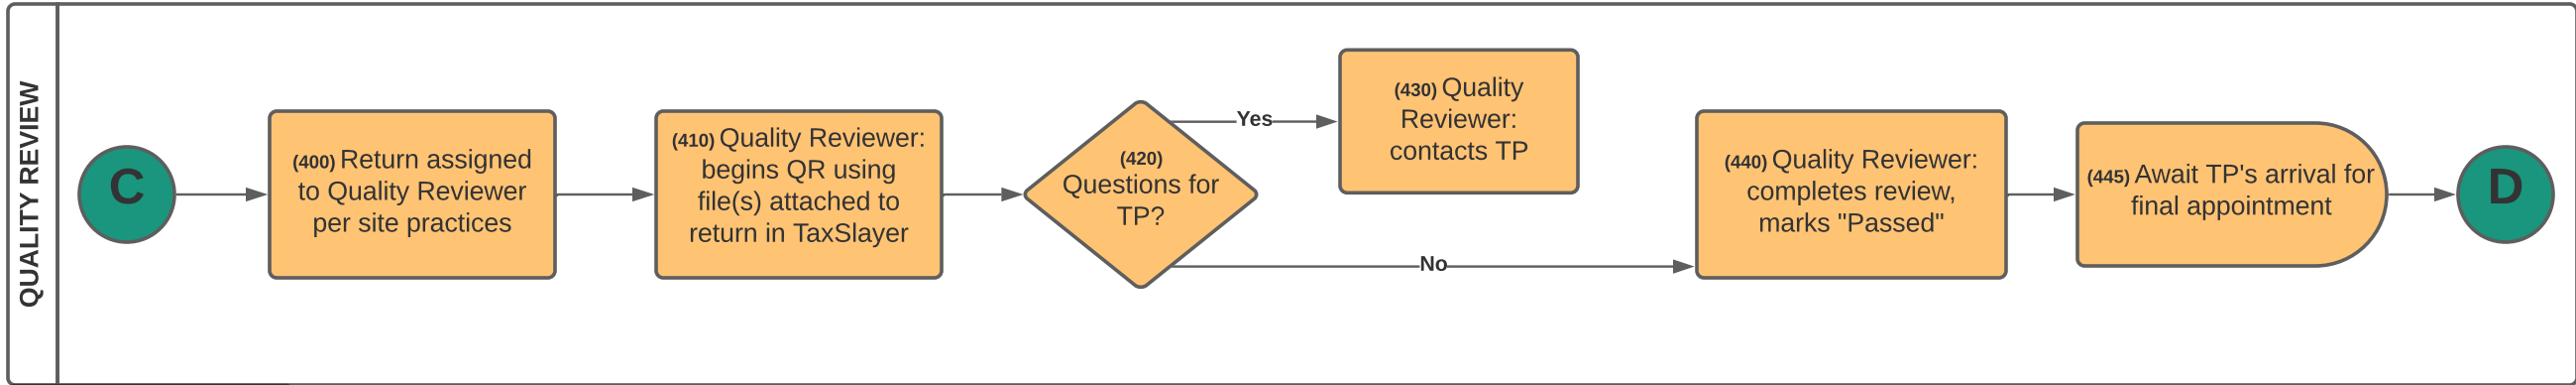

Two Visit Scan Model (formerly Traditional Scan)

Sep 20, 2021 10:11 AM

Guide to Symbols

Process

Stop

Decision

X

Indicates continuation to the next stage

Two Visit Scan Model (formerly Traditional Scan)

Sep 20, 2021 10:11 AM

Guide to Symbols

Two Visit Scan Model (formerly Traditional Scan)

Sep 20, 2021 10:11 AM

Guide to Symbols

Process

Decision

X

Indicates a continuation to the next stage

Two Visit Scan Model (formerly Traditional Scan)

Sep 20, 2021 10:11 AM

Guide to Symbols

Process

Decision

On hold

X

← Indicates a continuation to the next stage

Two Visit Scan Model (formerly Traditional Scan)

Sep 20, 2021 10:11 AM

Guide to Symbols

Process

Stop

Decision