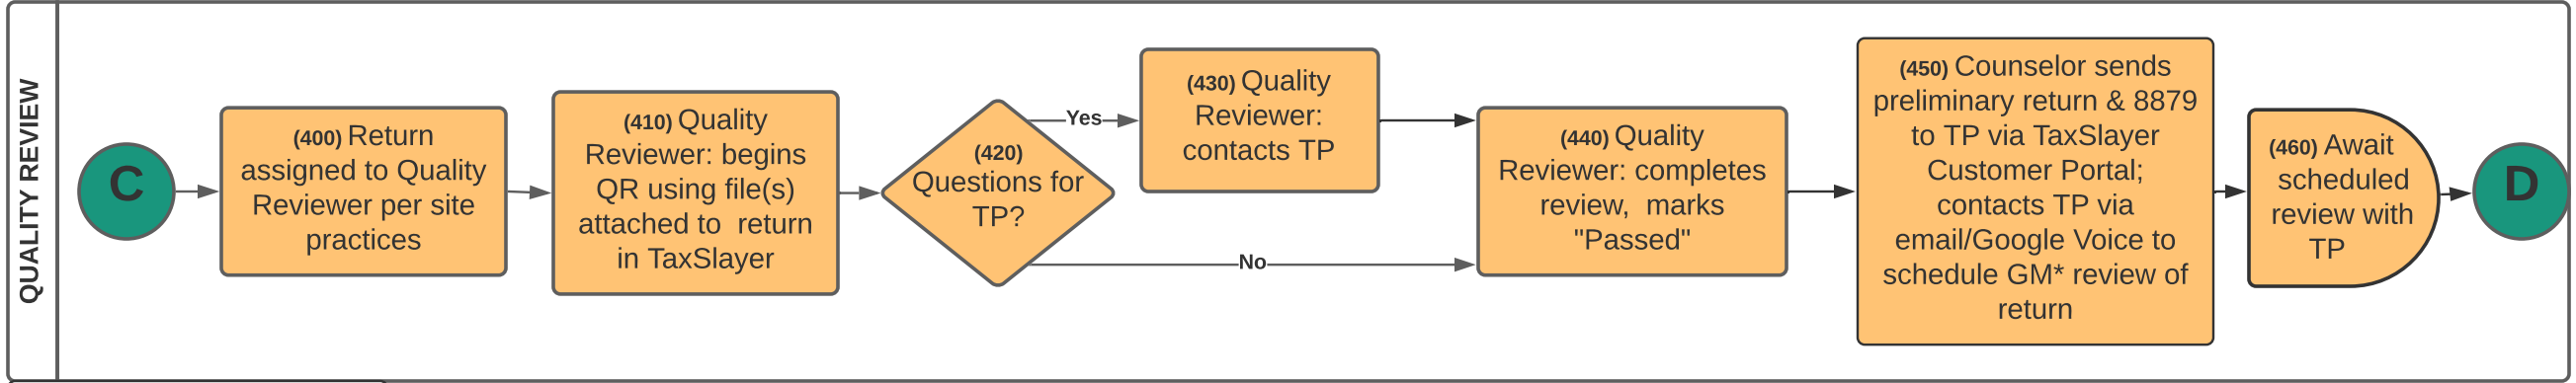

One Visit Scan Model (formerly Low Contact)

Sep 20, 2021 11:57 AM

Guide to Symbols

Process

Stop

Decision

X

Indicates a continuation to the next stage

X

Indicates a continuation to the next stage

One Visit Scan Model (formerly Low Contact)

Sep 20, 2021 11:57 AM

Guide to Symbols

Process

Decision

X

Indicates a continuation to the next stage

One Visit Scan Model (formerly Low Contact)

Sep 20, 2021 11:57 AM

*GM = Google Meet video conference

Guide to Symbols

← Indicates a continuation to the next stage

One Visit Scan Model (formerly Low Contact)

Sep 20, 2021 11:57 AM

Guide to Symbols

Process

Decision

Stop