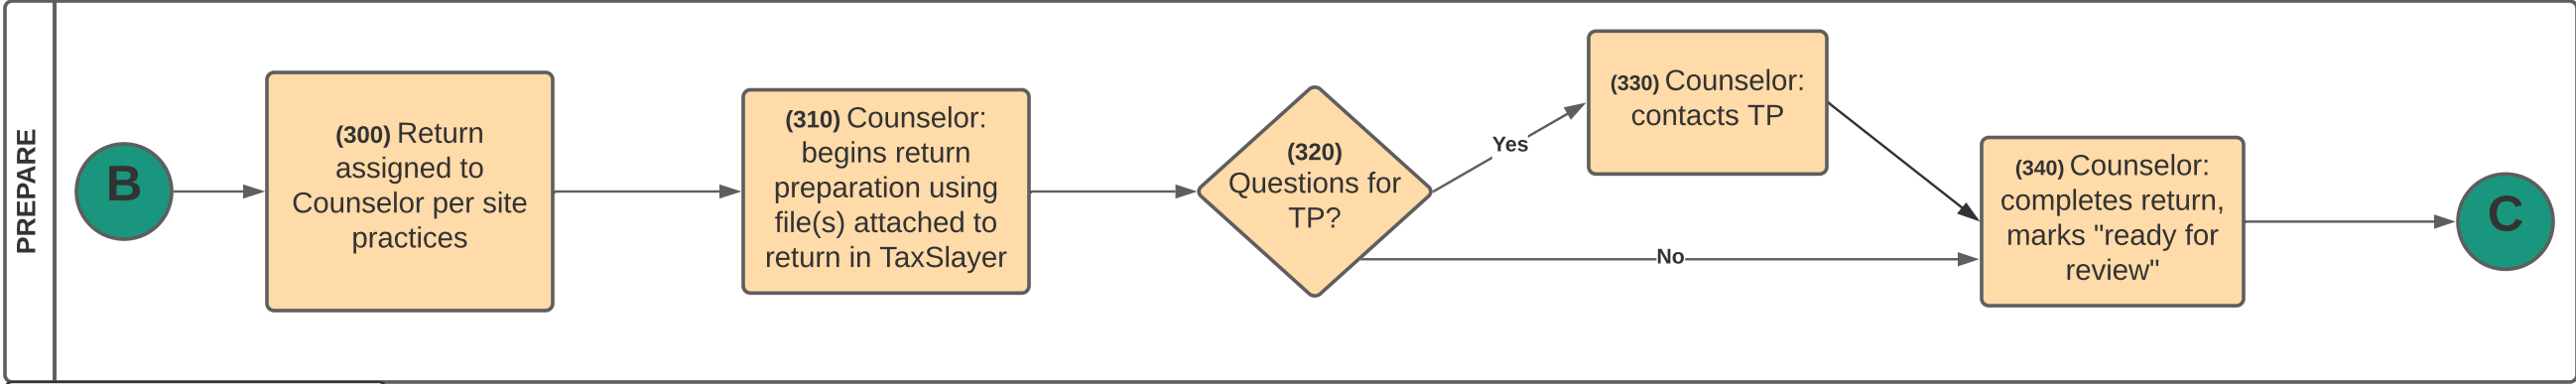

One Visit Scan Model (formerly Low Contact)

Sep 20, 2021 11:57 AM

Guide to Symbols

Process

Stop

Decision

X

Indicates a continuation to the next stage

One Visit Scan Model (formerly Low Contact)

Sep 20, 2021 11:57 AM

Guide to Symbols

Temporary storage in TSO Scans folder in MyFiles / Downloads

Manual input to create return

Scans stored on TS servers

Stop

Process

X

Indicates a continuation to the next stage

One Visit Scan Model (formerly Low Contact)

Sep 20, 2021 11:57 AM

Guide to Symbols

Process

Decision

X

Indicates a continuation to the next stage

One Visit Scan Model (formerly Low Contact)

Sep 20, 2021 11:57 AM

*GM = Google Meet video conference

Guide to Symbols

← Indicates a continuation to the next stage