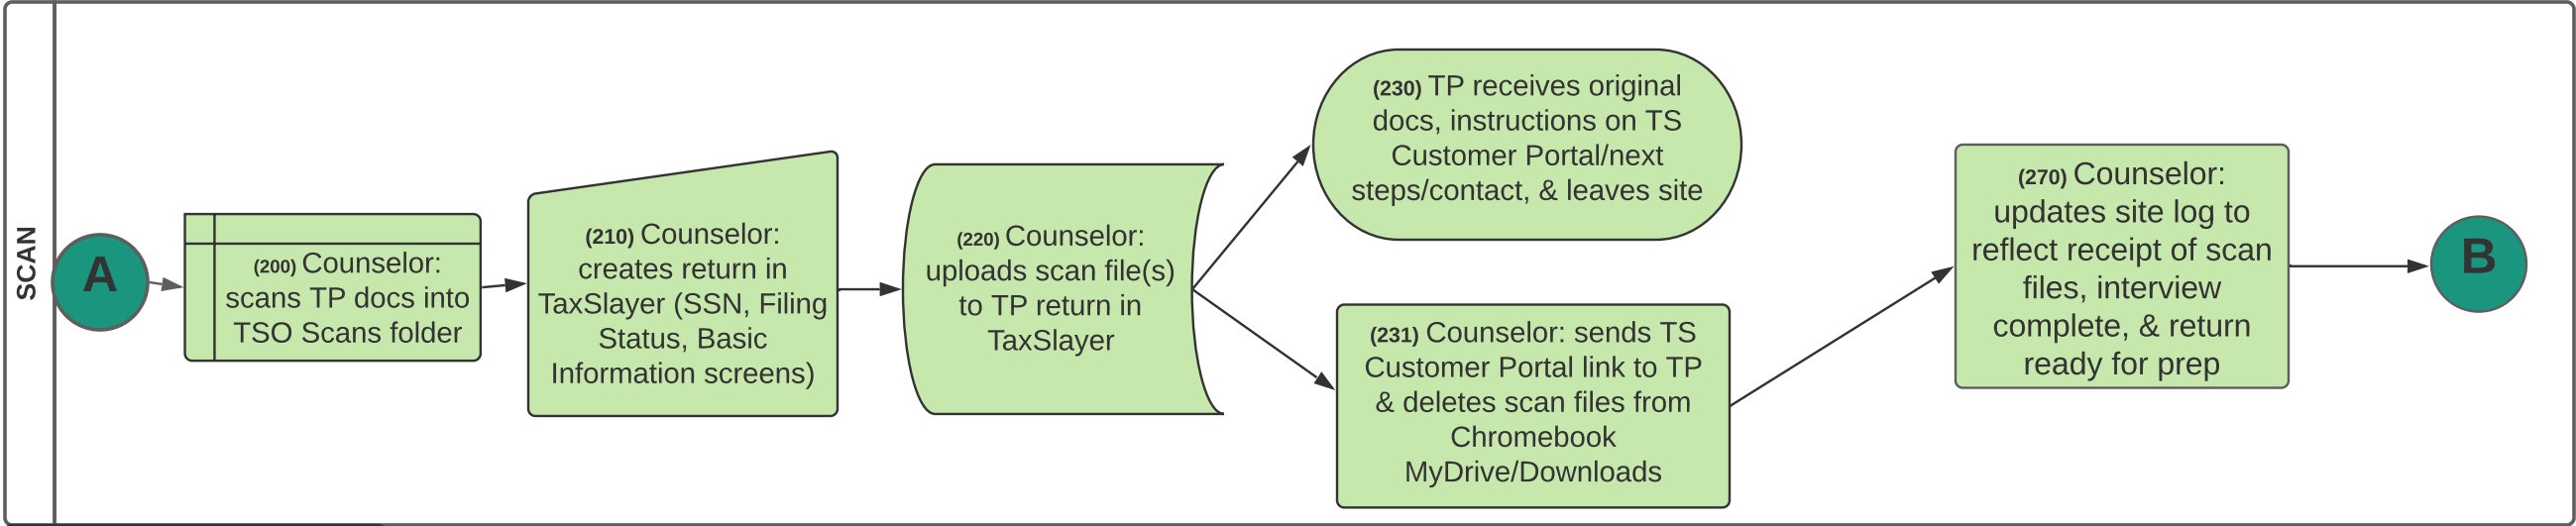

One Visit Scan Model (formerly Low Contact)

Sep 20, 2021 11:57 AM

Guide to Symbols

Process

Stop

Decision

X

Indicates a continuation to the next stage

One Visit Scan Model (formerly Low Contact)

Sep 20, 2021 11:57 AM

Guide to Symbols

Temporary storage in TSO Scans folder in MyFiles / Downloads

Manual input to create return

Scans stored on TS servers

Stop

Process

X

Indicates a continuation to the next stage

One Visit Scan Model (formerly Low Contact)

Sep 20, 2021 11:57 AM

Guide to Symbols

Process

Decision

X

Indicates a continuation to the next stage

One Visit Scan Model (formerly Low Contact)

Sep 20, 2021 11:57 AM

*GM = Google Meet video conference

Guide to Symbols

← Indicates a continuation to the next stage