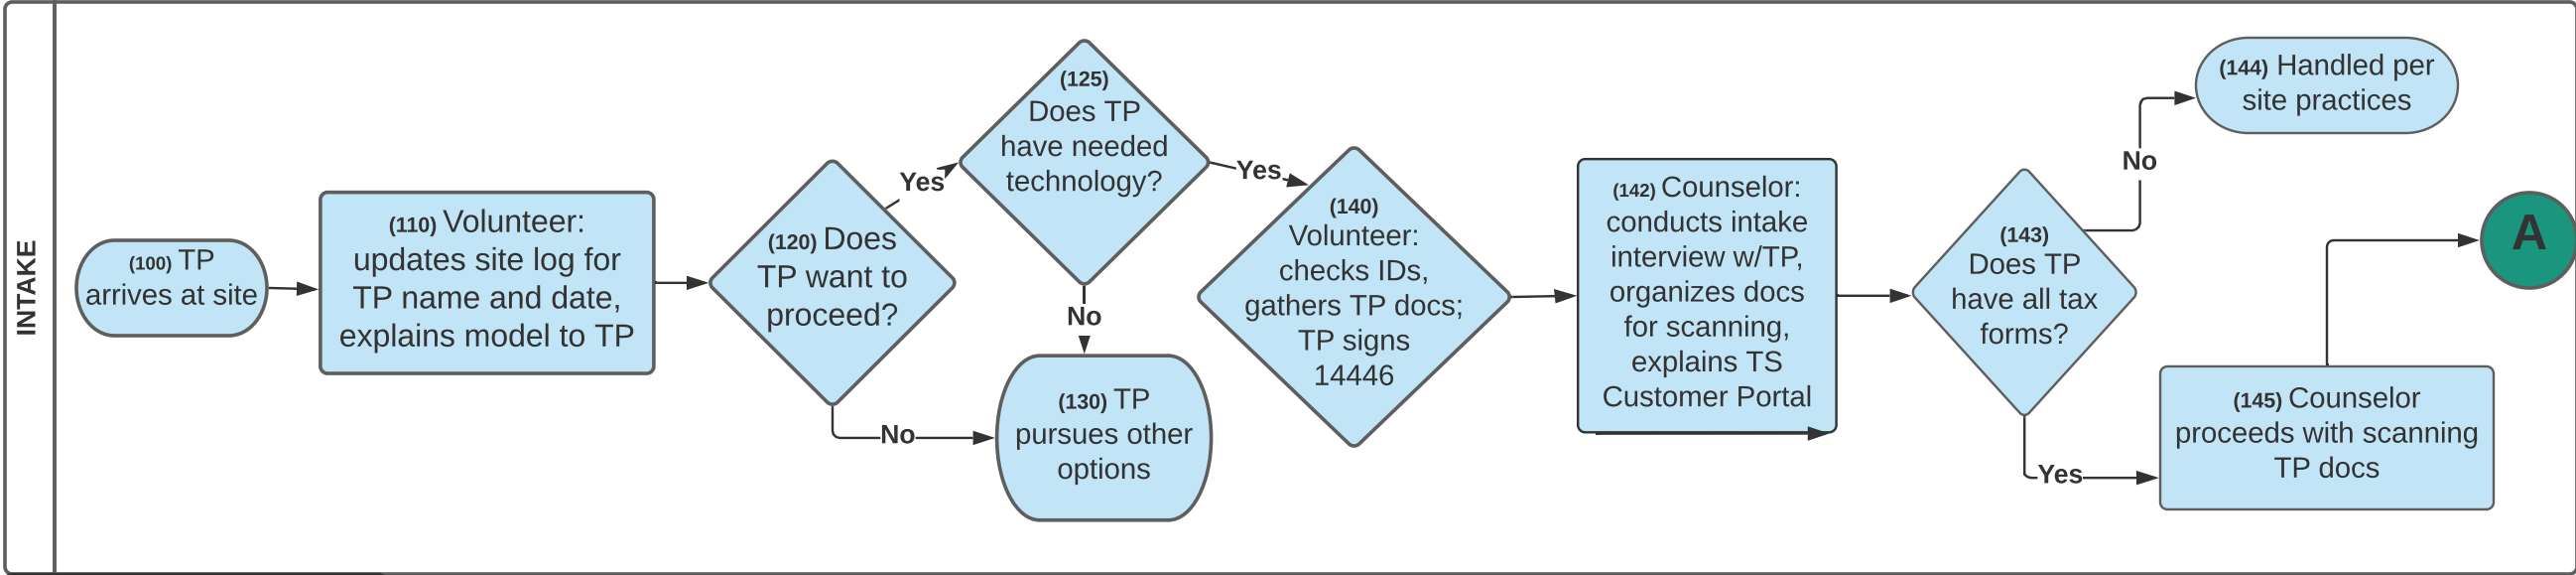

One Visit Scan Model (formerly Low Contact)

Sep 20, 2021 11:57 AM

Guide to Symbols

Process

Stop

Decision

X

Indicates a continuation to the next stage

One Visit Scan Model (formerly Low Contact)

Sep 20, 2021 11:57 AM

Guide to Symbols

Temporary storage in TSO Scans folder in MyFiles / Downloads

Manual input to create return

Scans stored on TS servers

Stop

Process

X

Indicates a continuation to the next stage

One Visit Scan Model (formerly Low Contact)

Sep 20, 2021 11:57 AM

Guide to Symbols

Process

Decision

X

Indicates a continuation to the next stage

One Visit Scan Model (formerly Low Contact)

Sep 20, 2021 11:57 AM

*GM = Google Meet video conference

Guide to Symbols

← Indicates a continuation to the next stage